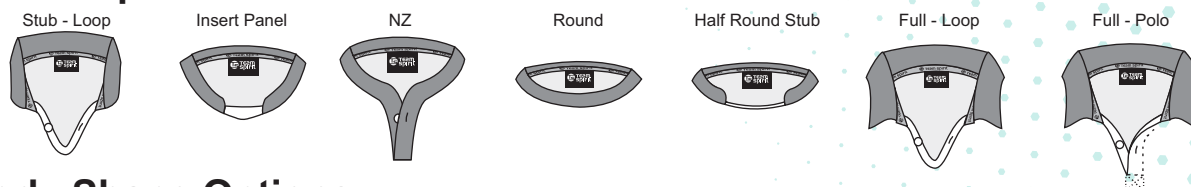

## Number Font Options

## Collar Options

## Body Shape Options

TIP - Grab a garment of your own that is a comfortable fit. Measure the dimensions when laid flat.  
 1/2 Chest Measurement - Taken from armpit to armpit.  
 Length Measurement - Taken from highest point on the back to the hem at the bottom of the garment.  
 1/2 Waist Measurement - Taken from side to side along the waistline  
 Length Measurement - Taken from the high point on the side to the bottom of the garment.