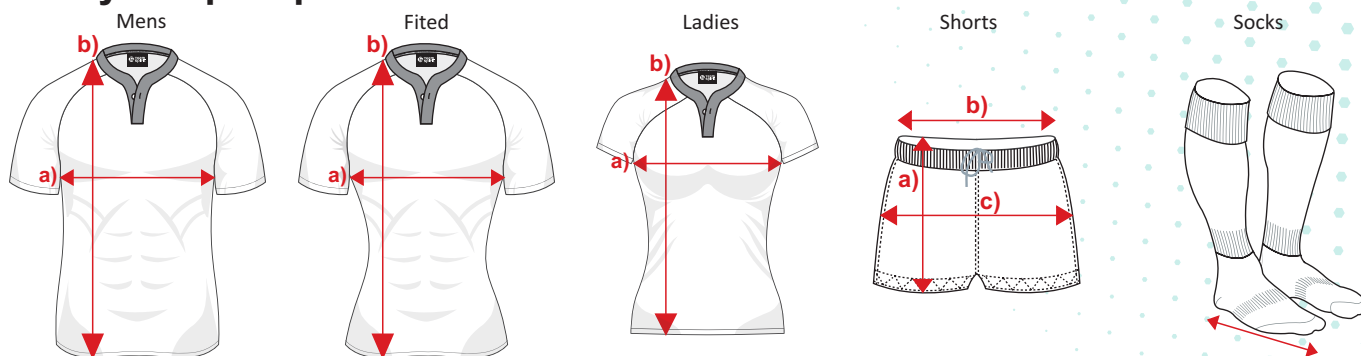

## Collar Options

## Body Shape Options

TIP - Grab a garment of your own that is a comfortable fit. Measure the dimensions when laid flat.  
 1/2 Chest Measurement - Taken from armpit to armpit.  
 Length Measurement - Taken from highest point on the back to the hem at the bottom of the garment.  
 1/2 Waist Measurement - Taken from side to side along the waistline  
 Length Measurement - Taken from the high point on the side to the bottom of the garment.

## Size Chart