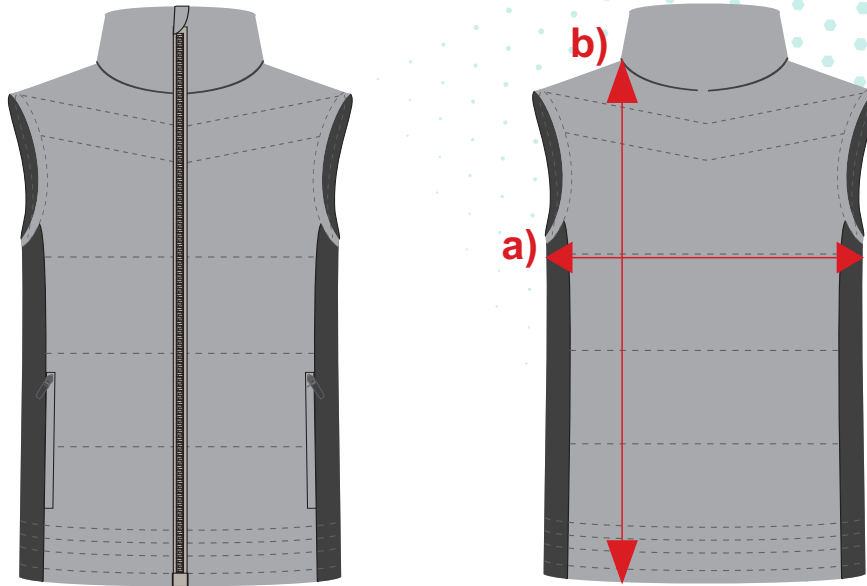

Body Shape Options

TIP - Grab a garment of your own that is a comfortable fit. Measure the dimensions when laid flat.
 1/2 Chest Measurement - Taken from armpit to armpit.
 Length Measurement - Taken from highest point on the back to the hem at the bottom of the garment.

Size Chart

Puffer Vest Mens

Garment Size	14K	XS	S	M	L	XL	2XL	3XL	4XL	5XL
a) Chest Width 2.5cm under armhole (cm)	50	52.5	55	57.5	60	62.5	65	67.5	70	72.5
b) Front Length from HPS to hem (cm)	69	70.5	72	73.5	75	76.5	78	79.5	81	82.5

Puffer Vest Ladies

Garment Size	6W	8W	10W	12W	14W	16W	18W	20W	22W	24W
a) Chest Width 2.5cm under armhole (cm)	50	52.5	55	57.5	60	62.5	65	67.5	70	72.5
b) Front Length from HPS to hem (cm)	65	66	67	68	69	70	71	72	73	74