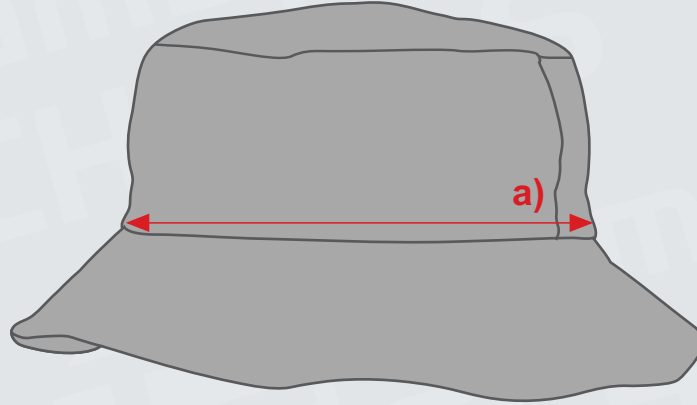

## Body Shape Options

TIP - Grab a garment of your own that is a comfortable fit. Measure the dimensions when laid flat.

## Size Chart

### HAT

Garment Size	S/M	L/XL
a) Head Circumference (cm)	58-59	60-61